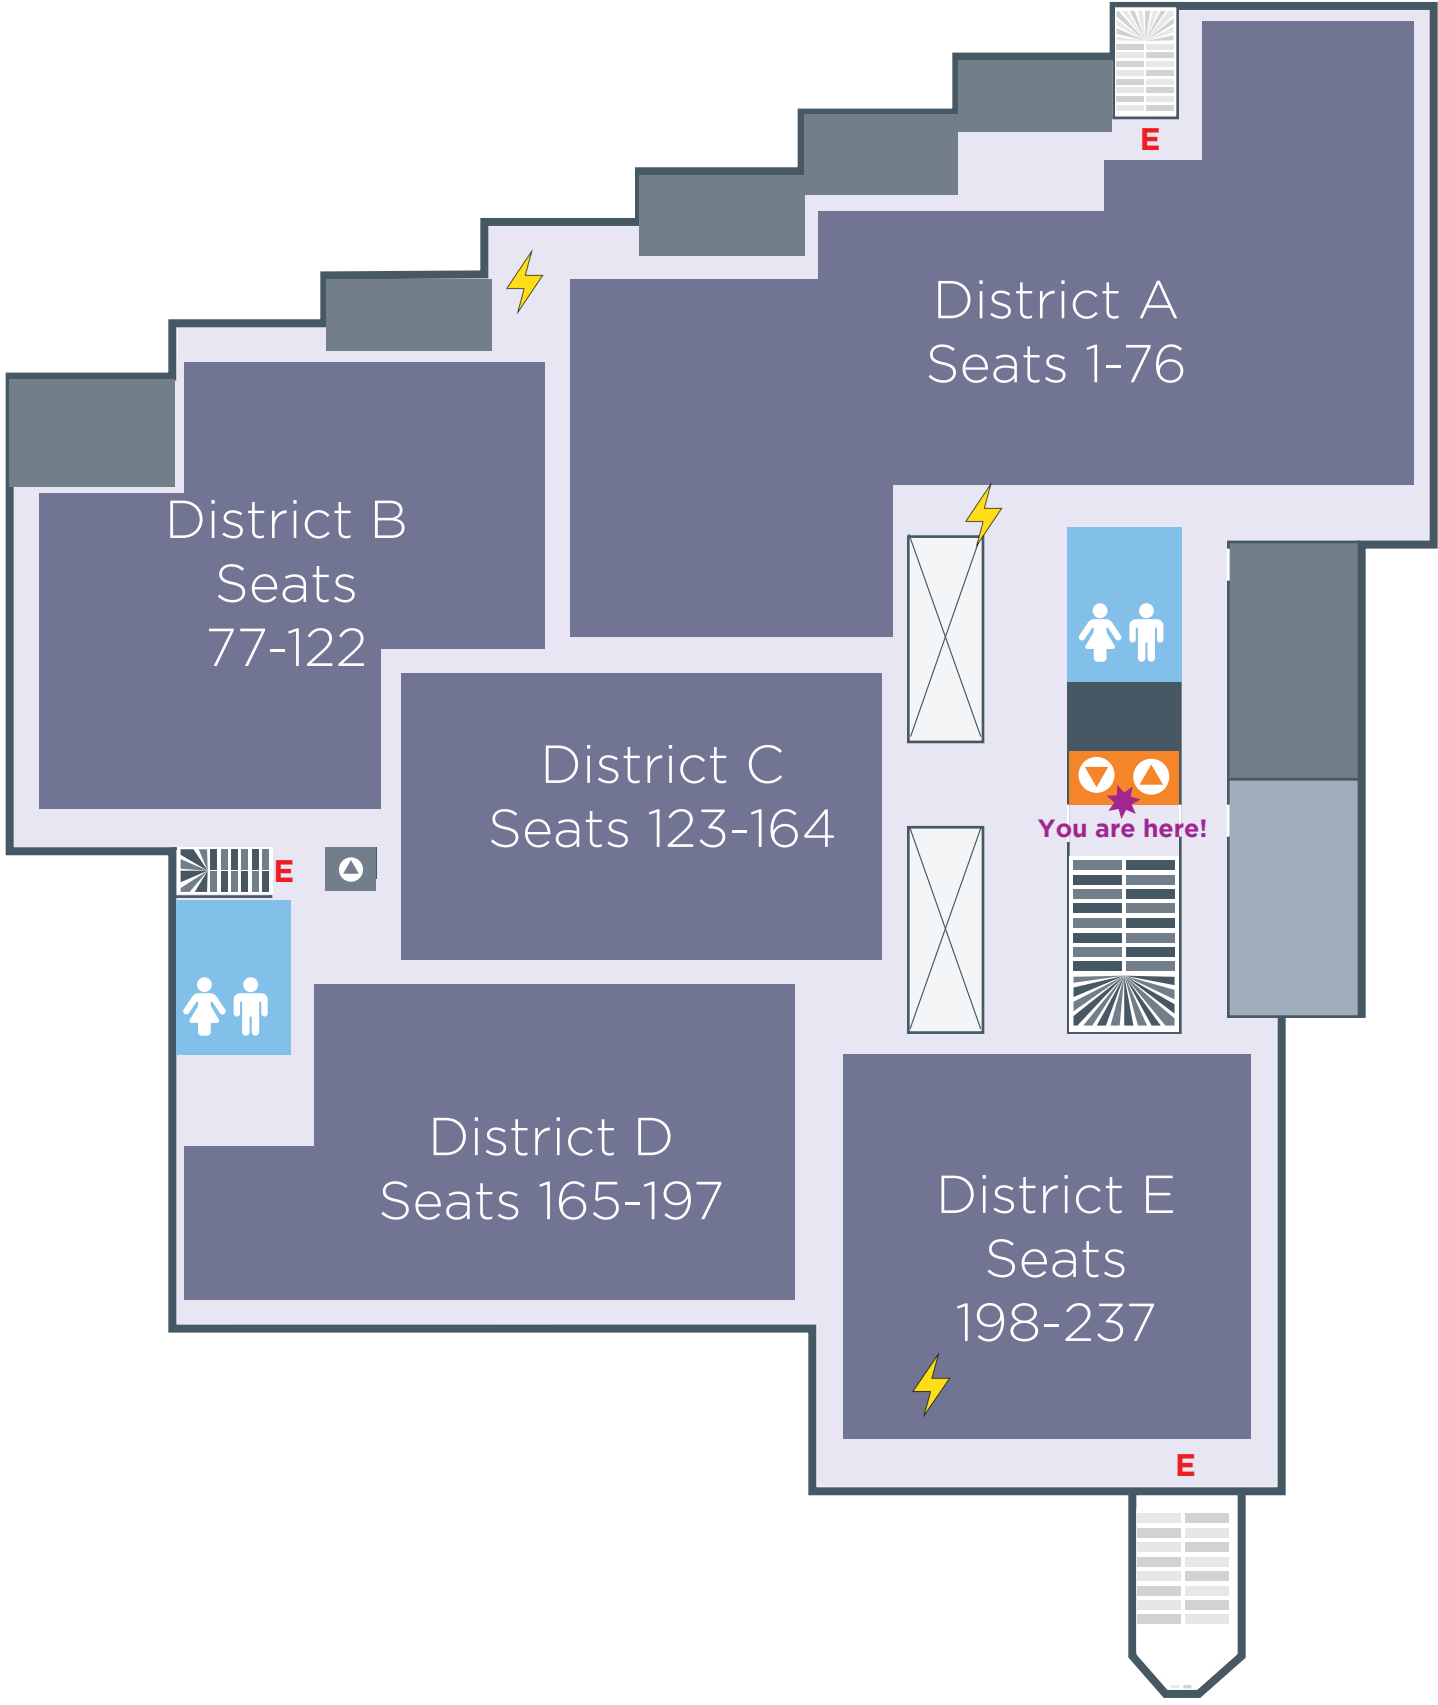

SNELL LIBRARY LEVEL 4

4

-  Omnicharge
-  Elevators
-  Stairs
-  Restrooms
-  Emergency Exit