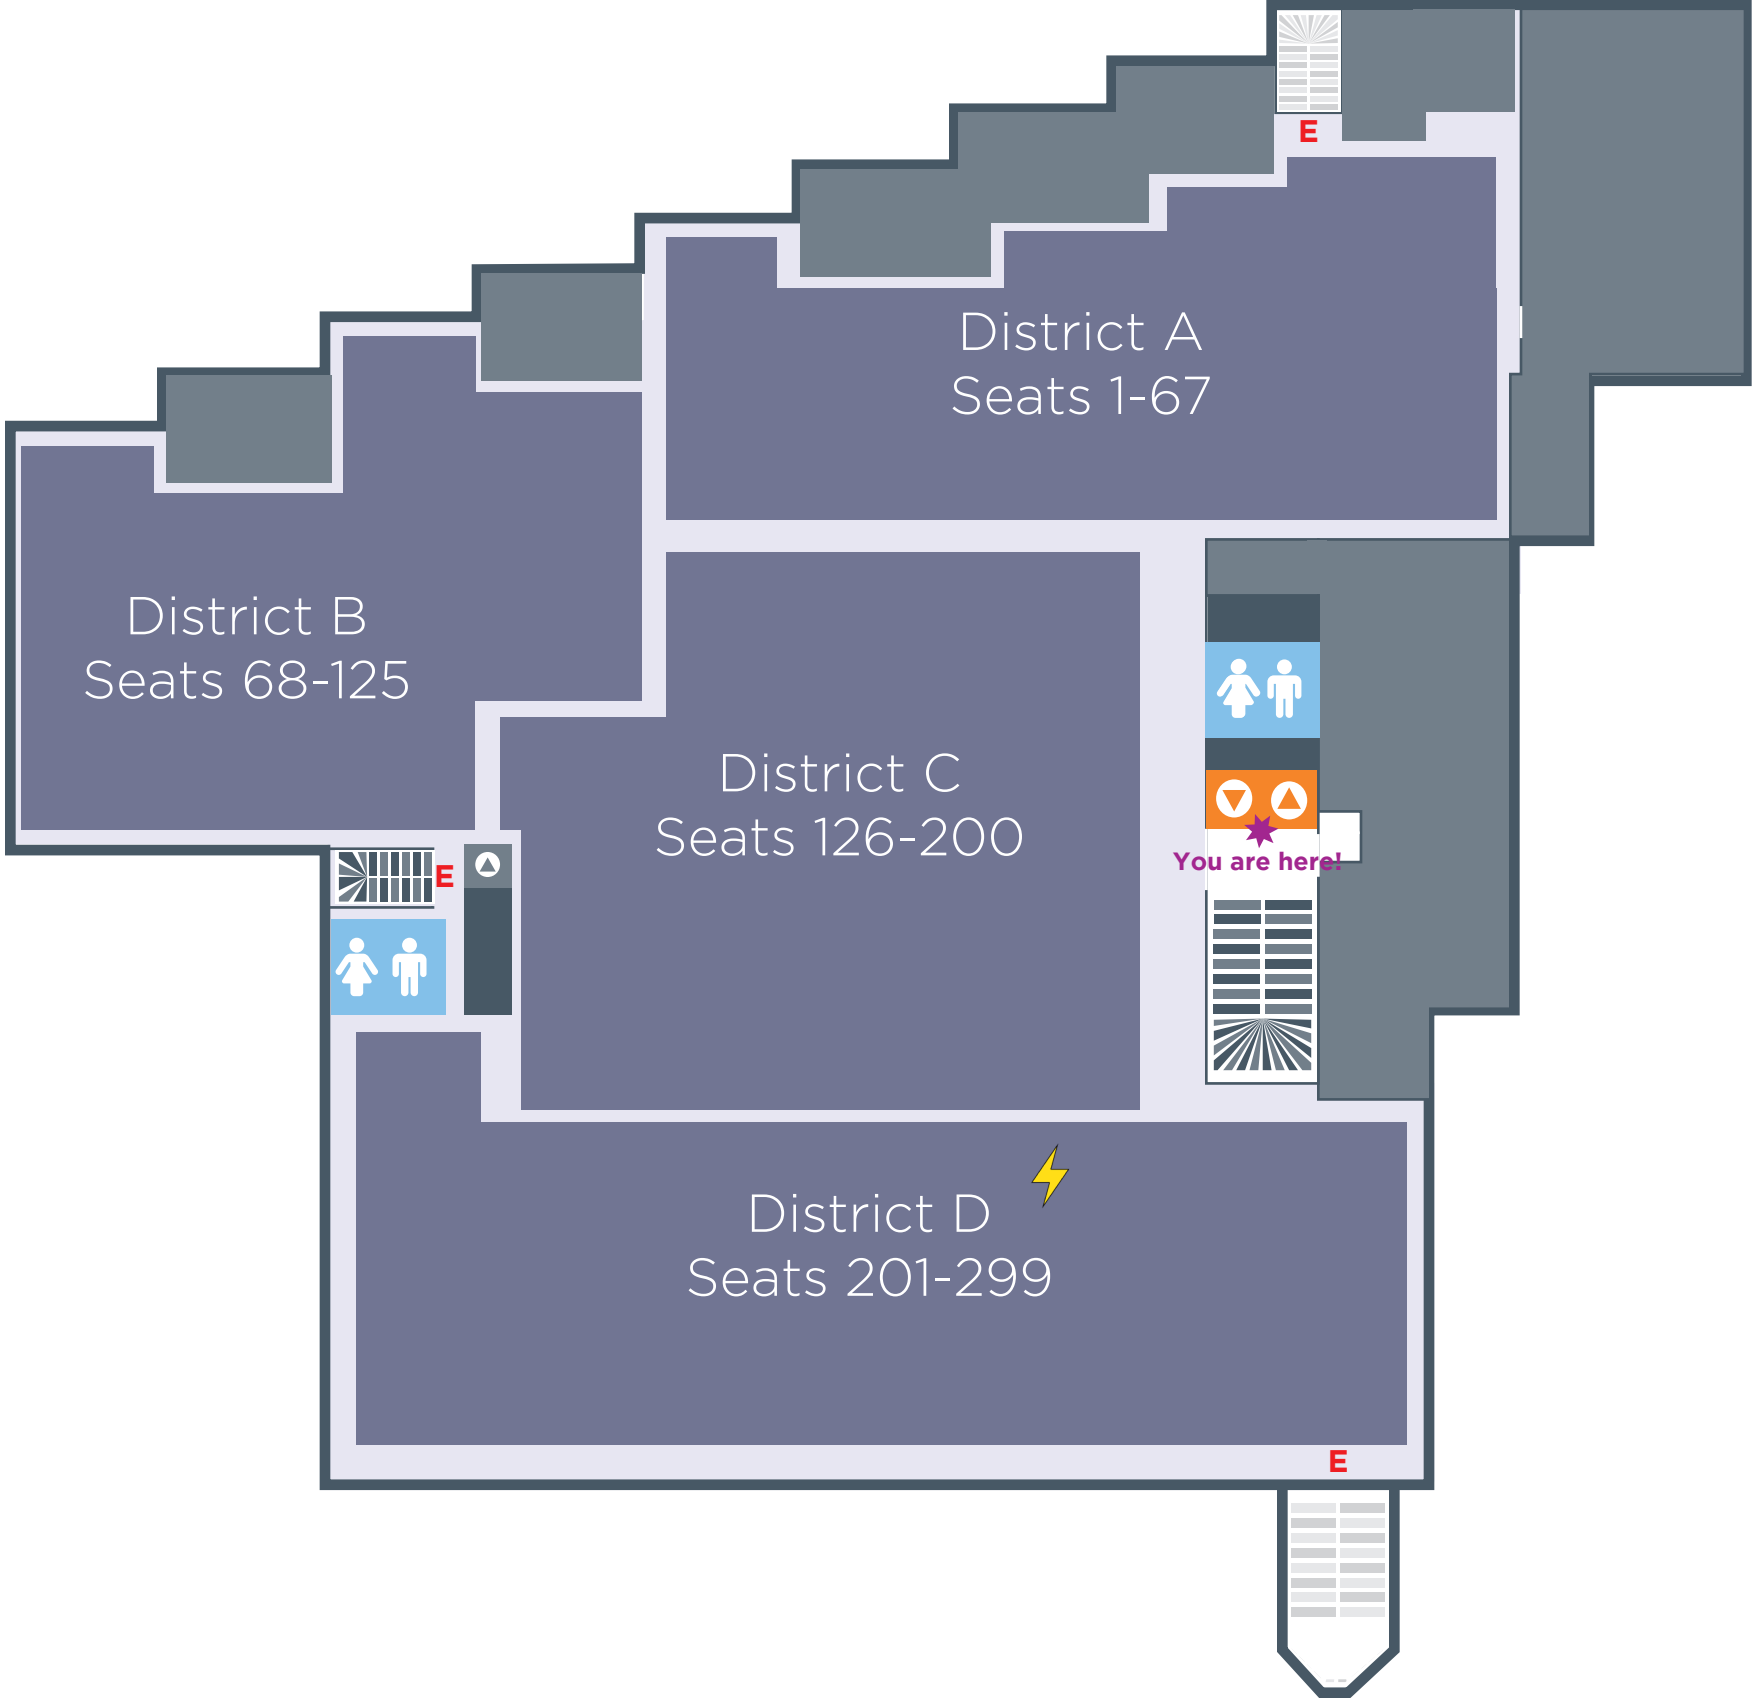

SNELL LIBRARY LEVEL 3

3

-  Omnicharge
-  Elevators
-  Stairs
-  Restrooms
-  Emergency Exit