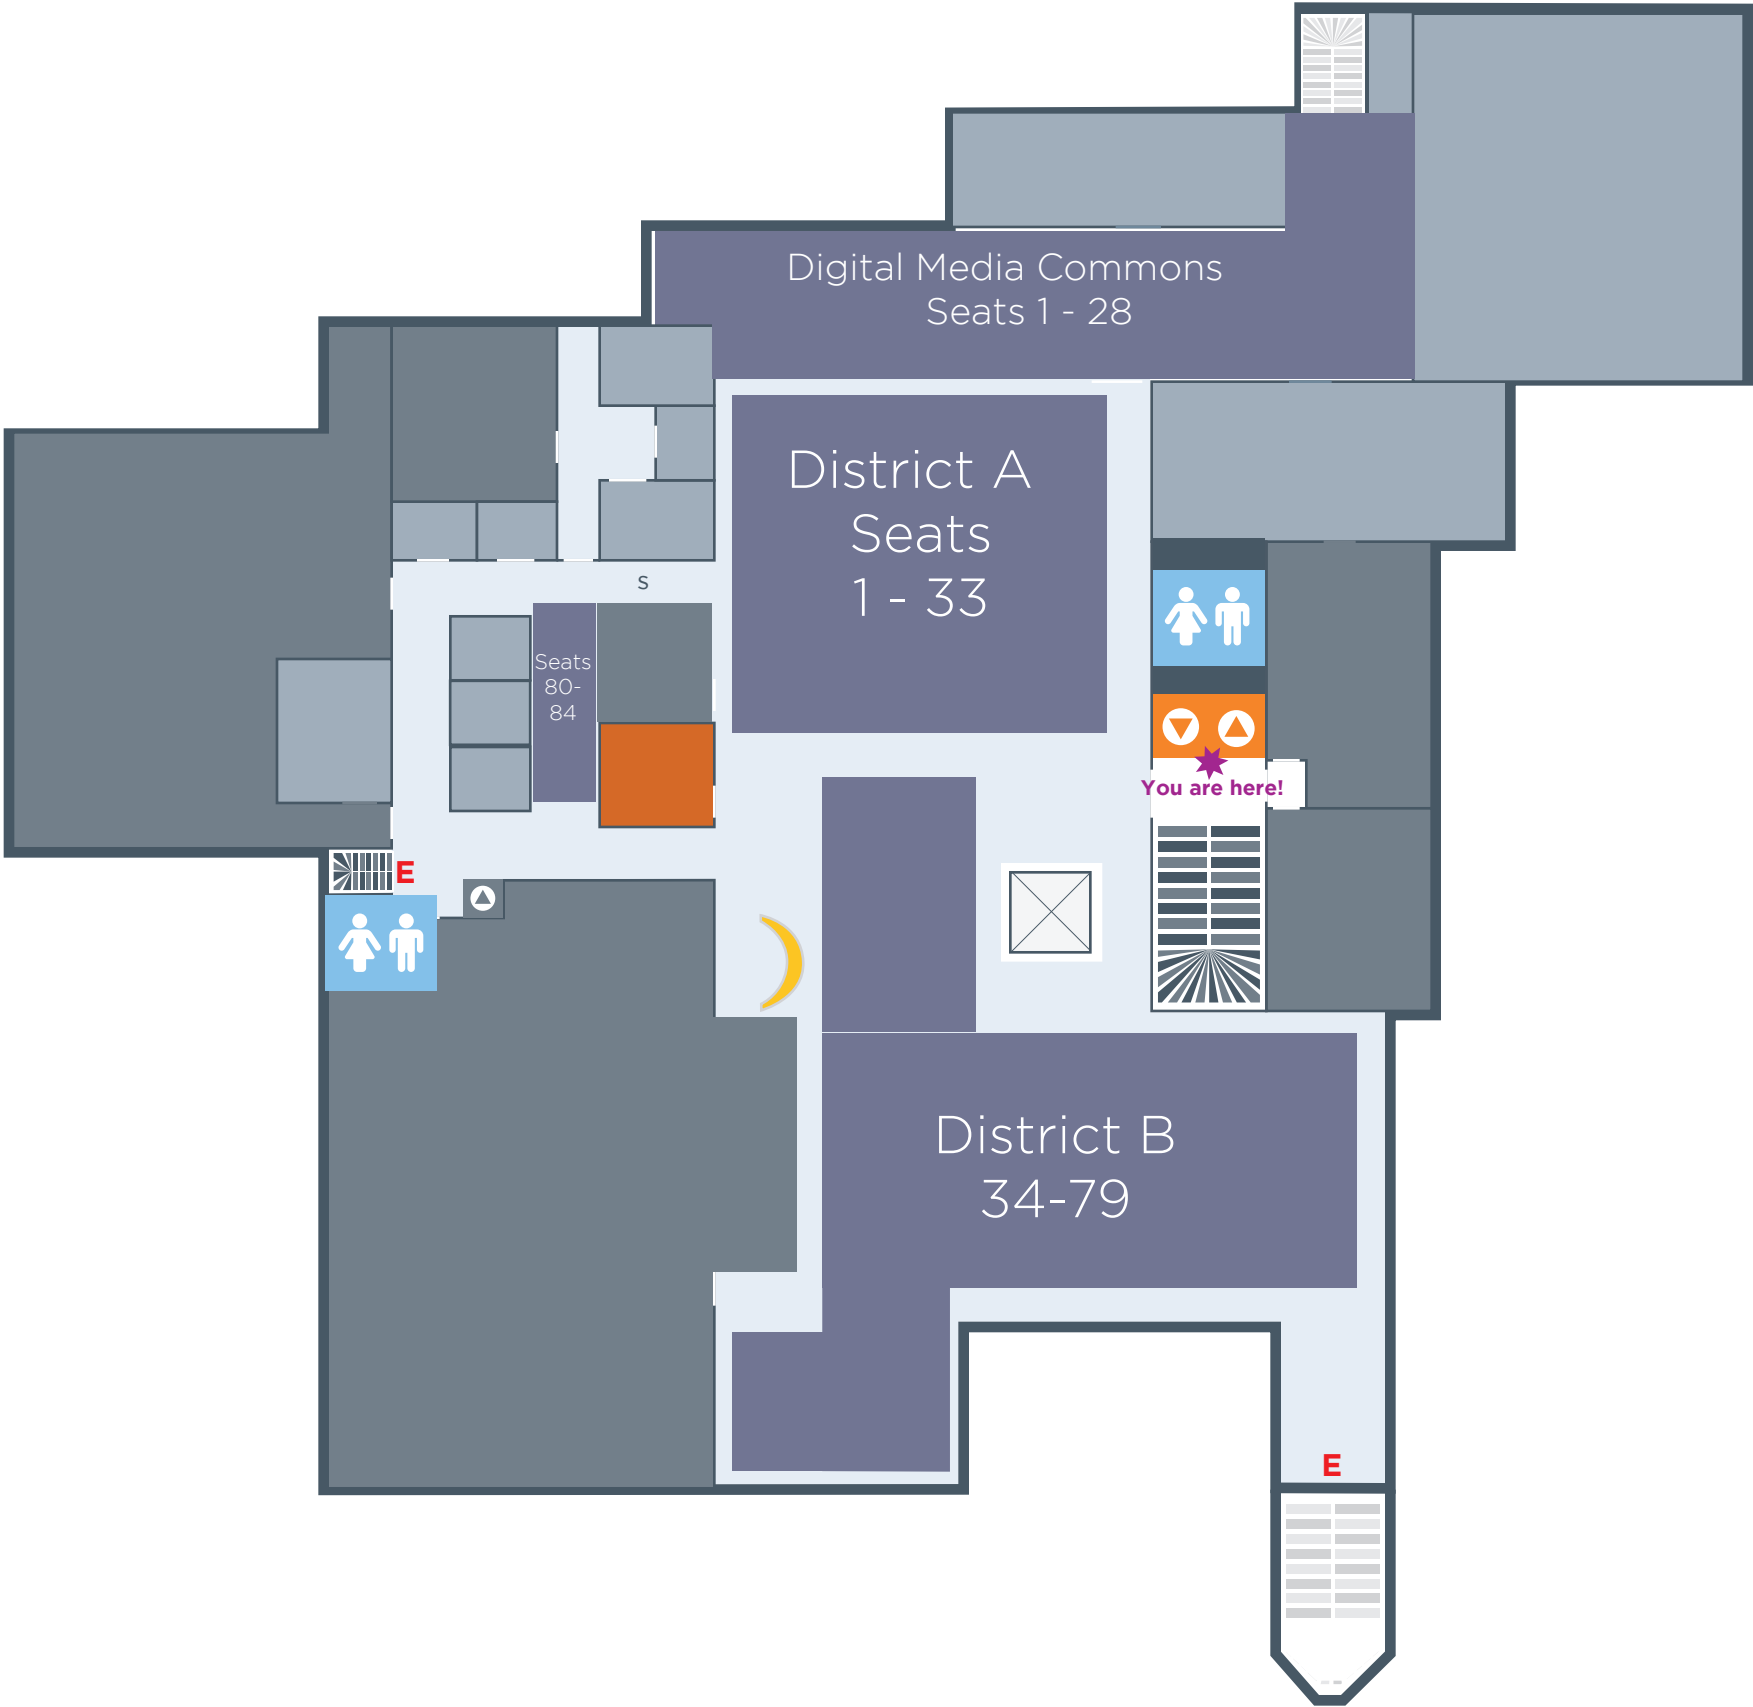

# SNELL LIBRARY LEVEL 2

# 2

-  Elevators
-  Stairs
-  Restrooms
-  Emergency Exit