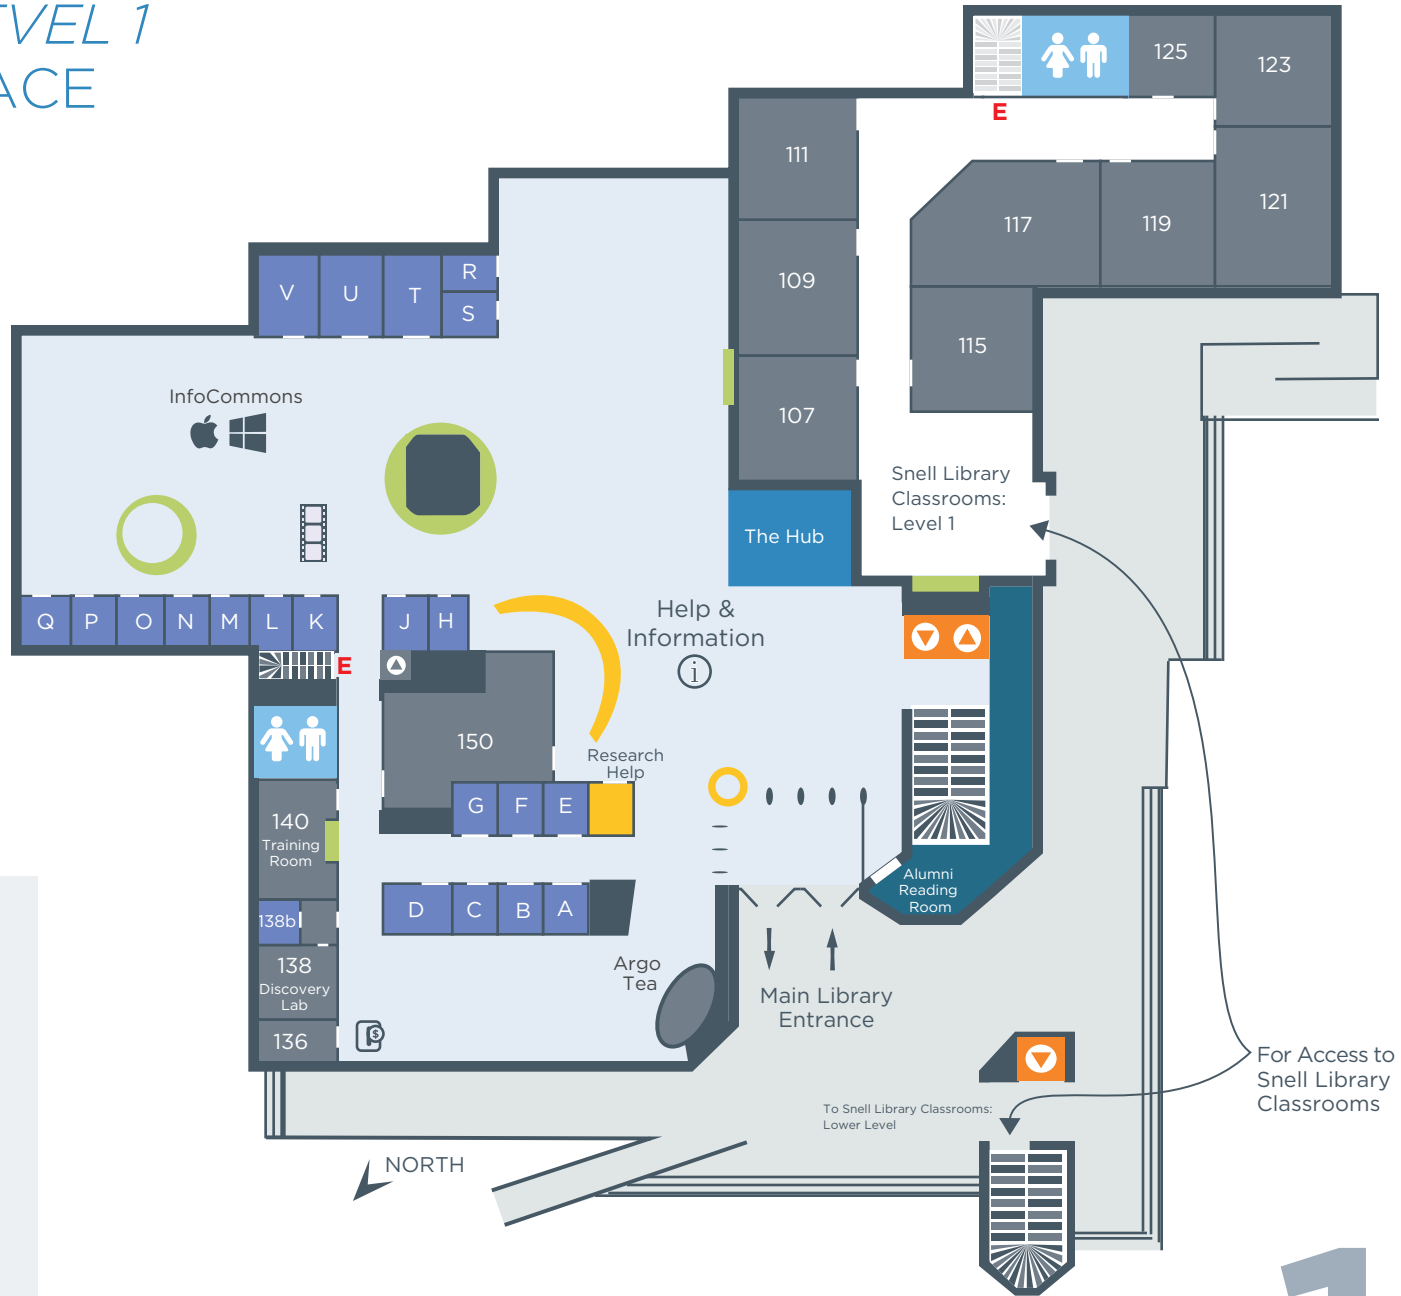

SNELL LIBRARY *LEVEL 1* GROUP STUDY SPACE

- Help & Information Desk
- Research Help Office
- InfoCommons
- Argo Tea
- Alumni Reading Room
- The Hub Browsing Collection
- 130a - v CoLab Group Study Rooms
- 138 Discovery Lab
- 140 Training Room

-  Printing
-  Microform Reader
-  Group Study Rooms
-  Computers
-  Elevators
-  Stairs
-  Restrooms
-  Emergency Exit
-  Vending Machines

For Access to Snell Library Classrooms

1