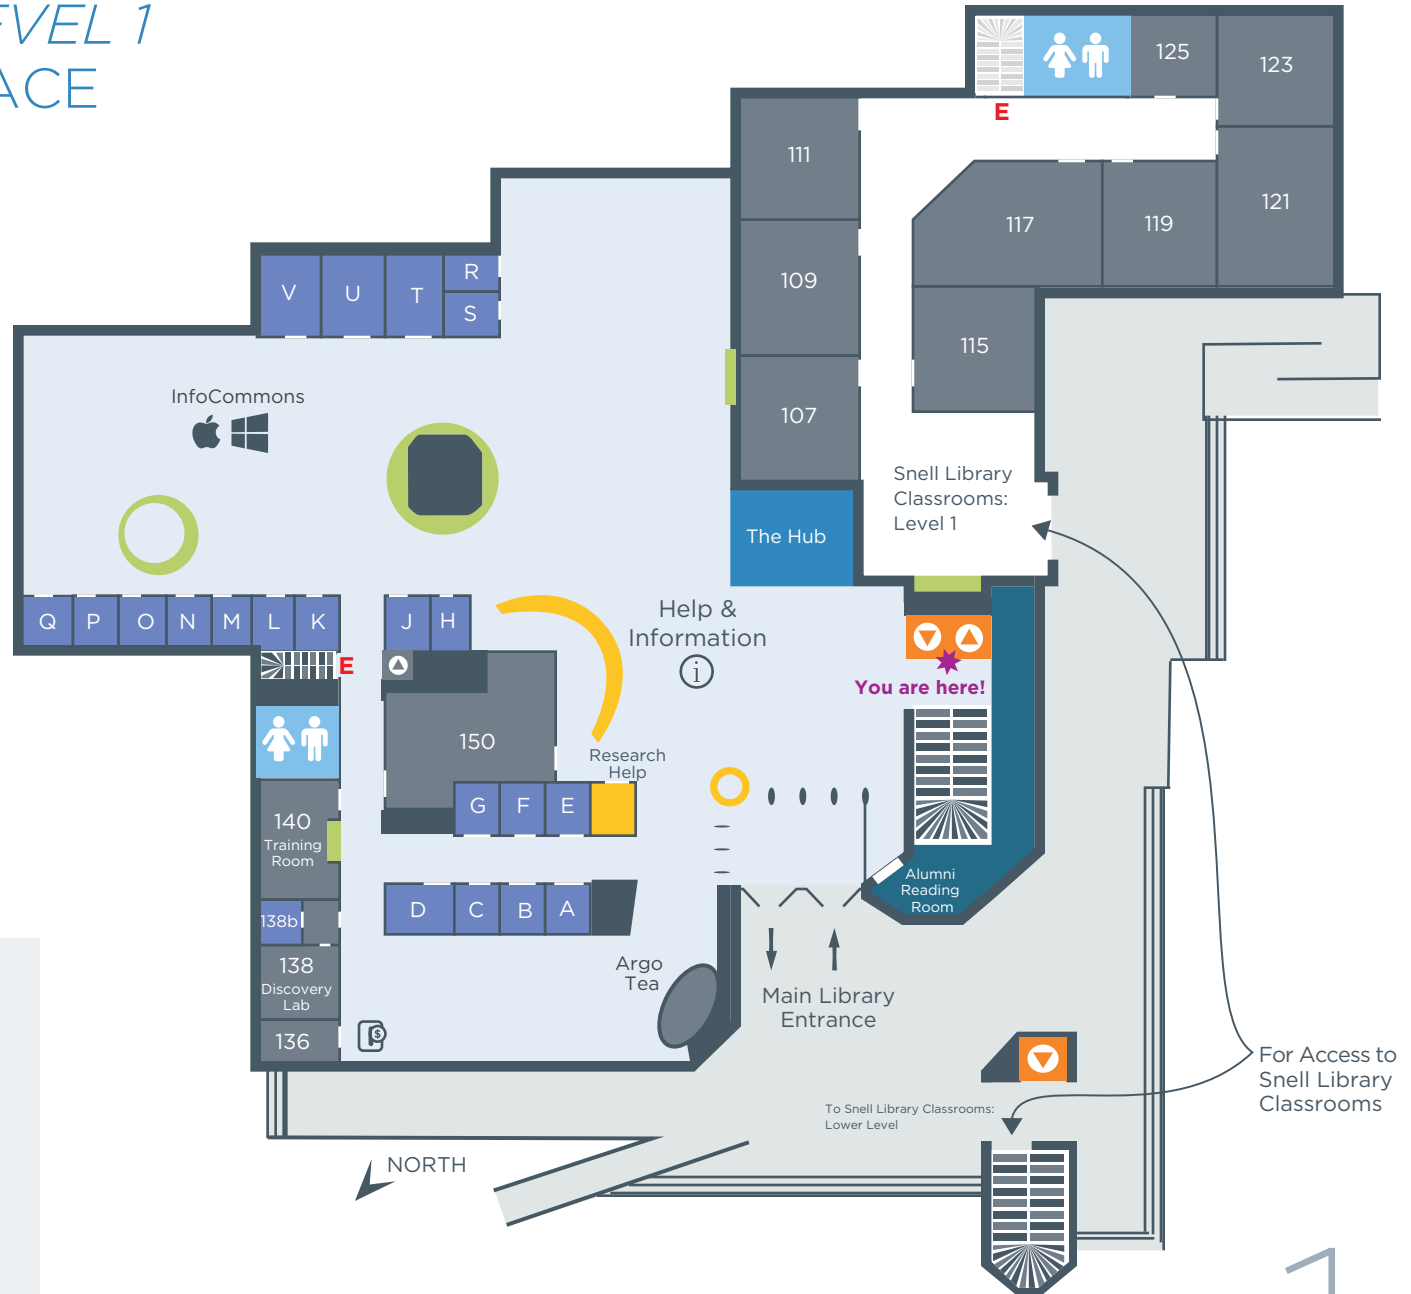

# SNELL LIBRARY *LEVEL 1* GROUP STUDY SPACE

- Help & Information Desk
- Research Help Office
- InfoCommons
- Argo Tea
- Alumni Reading Room
- The Hub Browsing Collection
- 130a - v CoLab Group Study Rooms
- 138 Discovery Lab
- 140 Training Room

	Printing
	Group Study Rooms
	Computers
	Elevators
	Stairs
	Restrooms
	Emergency Exit
	Vending Machines

For Access to  
Snell Library  
Classrooms